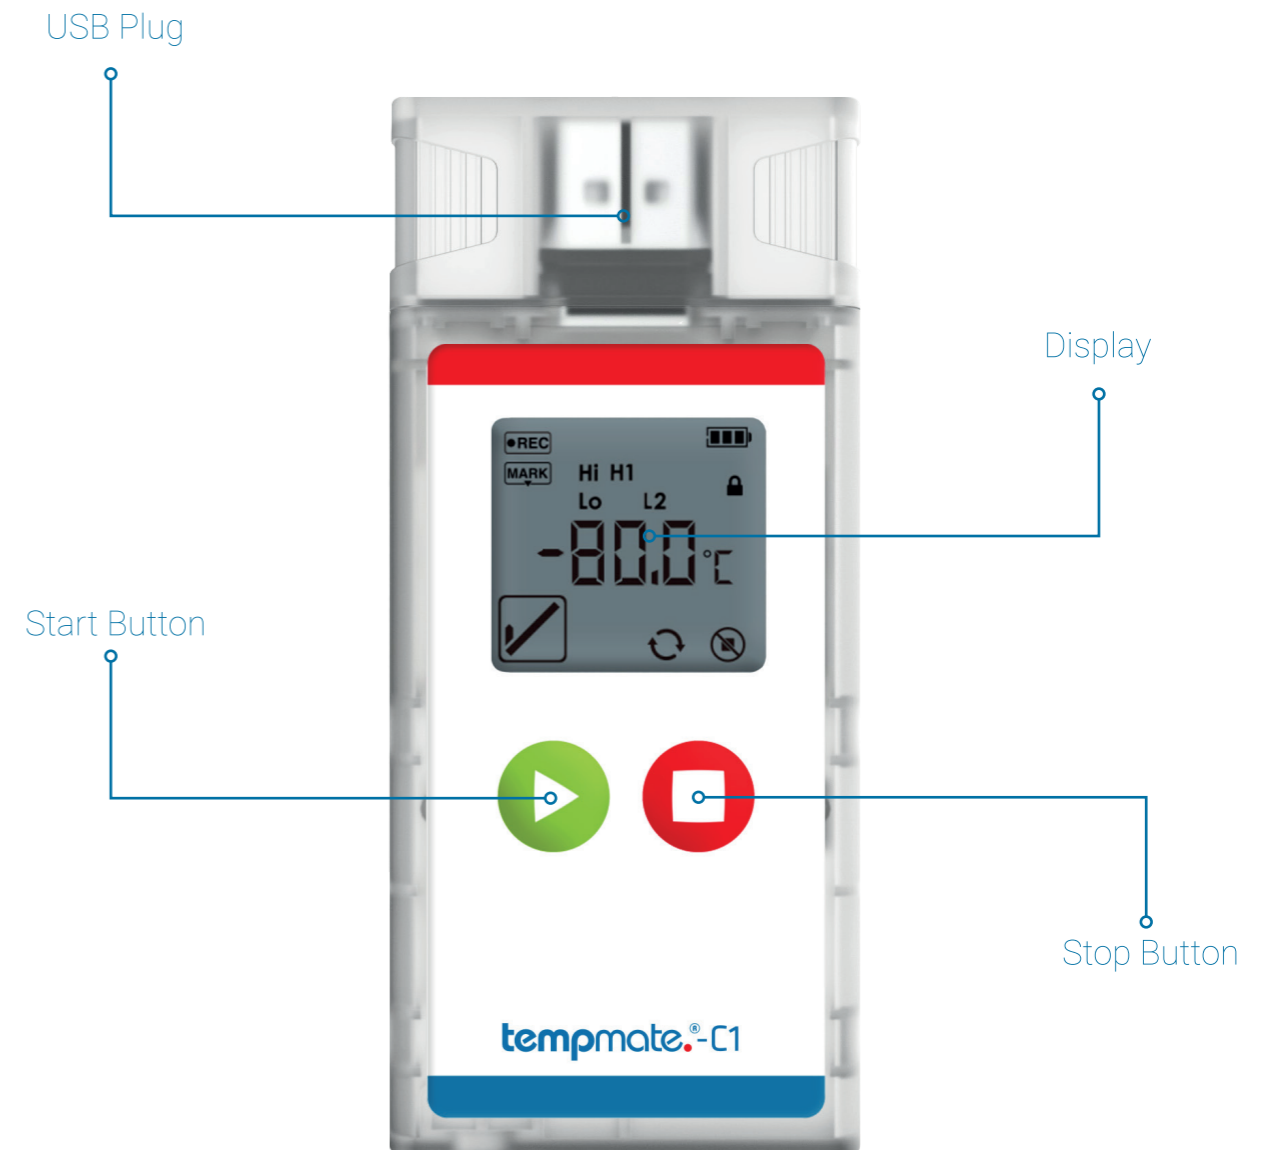

# tempmate.<sup>®</sup>-C1

Ultra-Low-Temperature Monitoring Solution

Main Technical Specifications **tempmate.®-C1**

Model	Dry Ice / Low Temperature Data Logger
Part Number	TC1-000
Usage	Single-Use / Multi Start/Stop within 90 Days possible
Temperature Range	-90°C to 70°C
Accuracy	±0.5°C (-30°C to 70°C) ±1.0°C (others)
Resolution	0.1°C
Memory Capacity	20.000 Readings using PDF & CSV (default) 35.000 Readings using PDF only (optional)
Connection	USB
Indication	LCD
Battery	3.6V Lithium Battery
Runtime	Max. 90 days
Dimensions	96mm(L) * 44mm(W) * 15mm(H)
IP Protection	IP65
Mark	Max. 9 points
Alarm	Max. 6 points
Logging Interval	1 minute-24 hours
Start Delay	1 minute-24 hours
Report Format	PDF/CSV
Software	Free tempbase-Cryo Software for Windows
Certifications	CE, RoHs, EN12830, RTC-DO160
Shelf-Life	2 Years